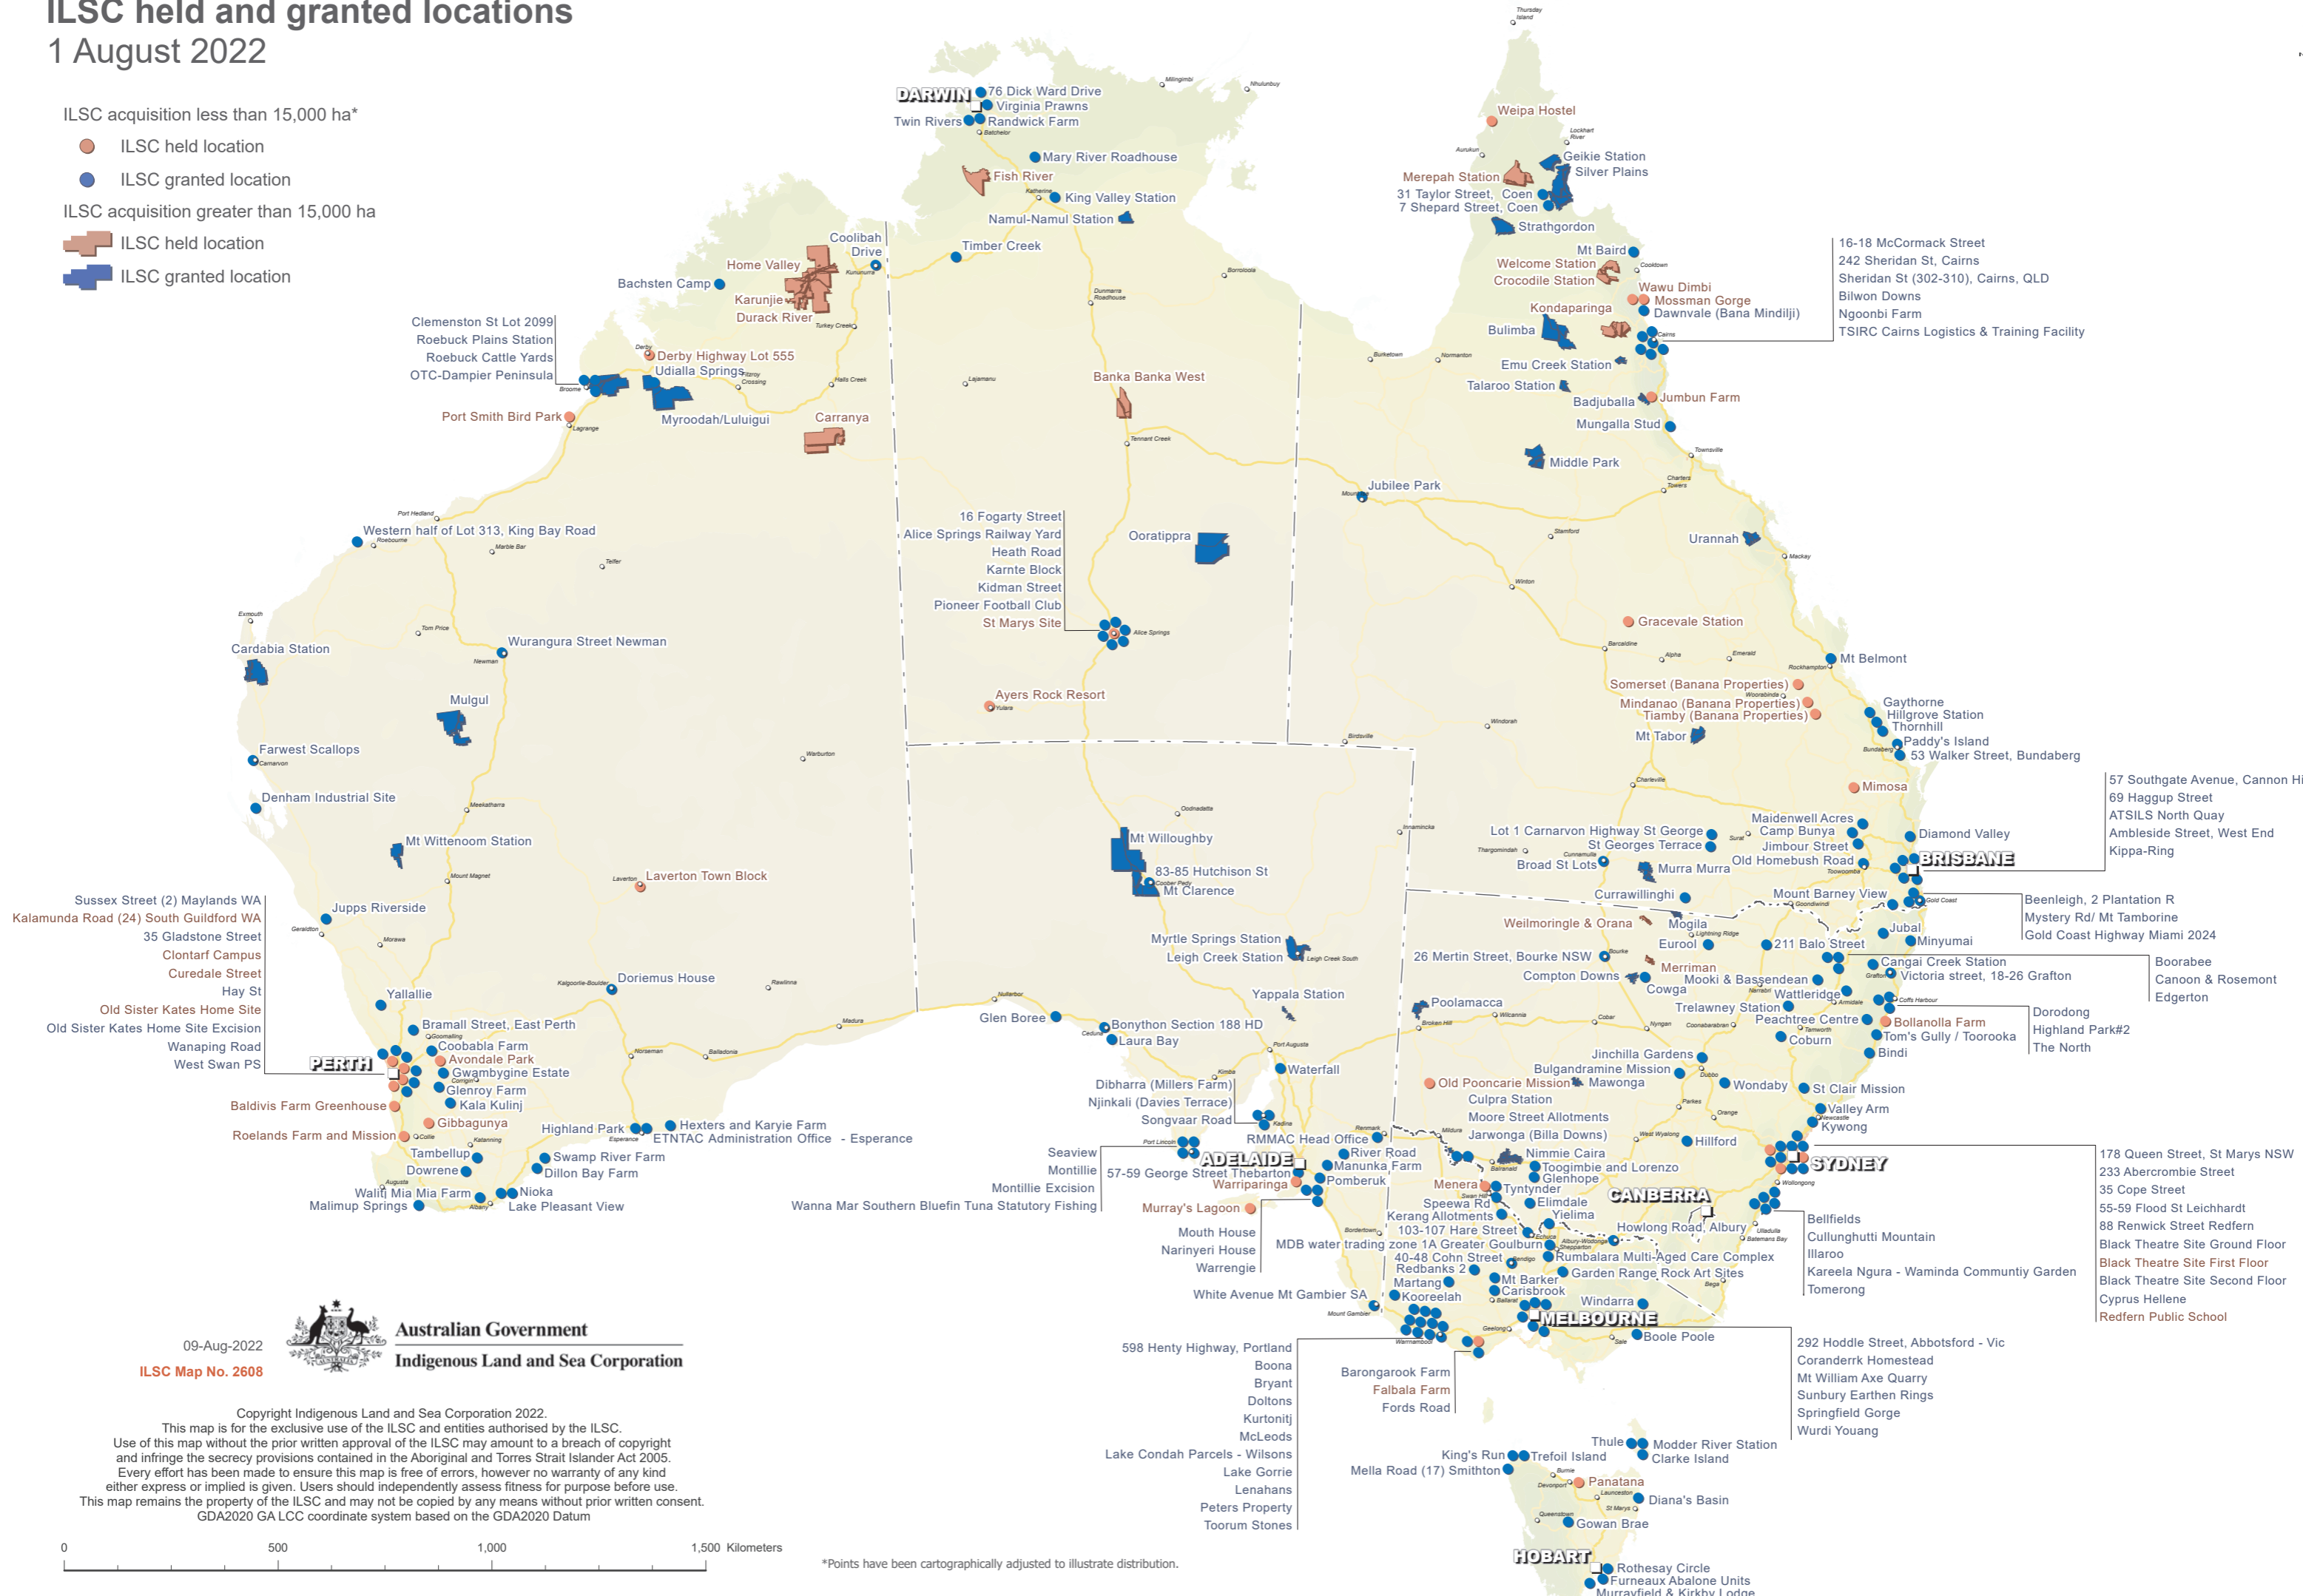

Sussex Street (2) Maylands WA
Kalamunda Road (24) South Guildford WA
35 Gladstone Street
Clontarf Campus
Curedale Street
Hay St
Old Sister Kates Home Site
Wanaping Road
West Swan PS

Bramall Street, East Perth
Coobabla Farm
Avondale Park
Gwambyngine Estate
Glenroy Farm
Kala Kulinj
Baldvis Farm Greenhouse
Roelands Farm and Mission
Tambellup
Dowrene
Waliq Mia Mia Farm
Nioka
Malimup Springs

598 Henty Highway, Portland
Boona
Bryant
Doltons
Kurtontij
McLeods
Lake Condah Parcels - Wilsons
Lake Gorrie
Lenahans
Peters Property
Toorum Stones

Australian Government
Indigenous Land and Sea Corporation

09-Aug-2022
ILSC Map No. 2608

Copyright Indigenous Land and Sea Corporation 2022.
This map is for the exclusive use of the ILSC and entities authorised by the ILSC.
Use of this map without the prior written approval of the ILSC may amount to a breach of copyright and infringe the secrecy provisions contained in the Aboriginal and Torres Strait Islander Act 2005.
Every effort has been made to ensure this map is free of errors, however no warranty of any kind either express or implied is given. Users should independently assess fitness for purpose before use.
This map remains the property of the ILSC and may not be copied by any means without prior written consent.
GDA2020 GA LCC coordinate system based on the GDA2020 Datum

57 Southgate Avenue, Cannon Hill
69 Haggard Street
ATSILS North Quay
Ambleside Street, West End
Kippa-Ring

Beenleigh, 2 Plantation R
Mystery Rd/ Mt Tamborine
Gold Coast Highway Miami 2024

Boorabee
Canoon & Rosemont
Edgerton