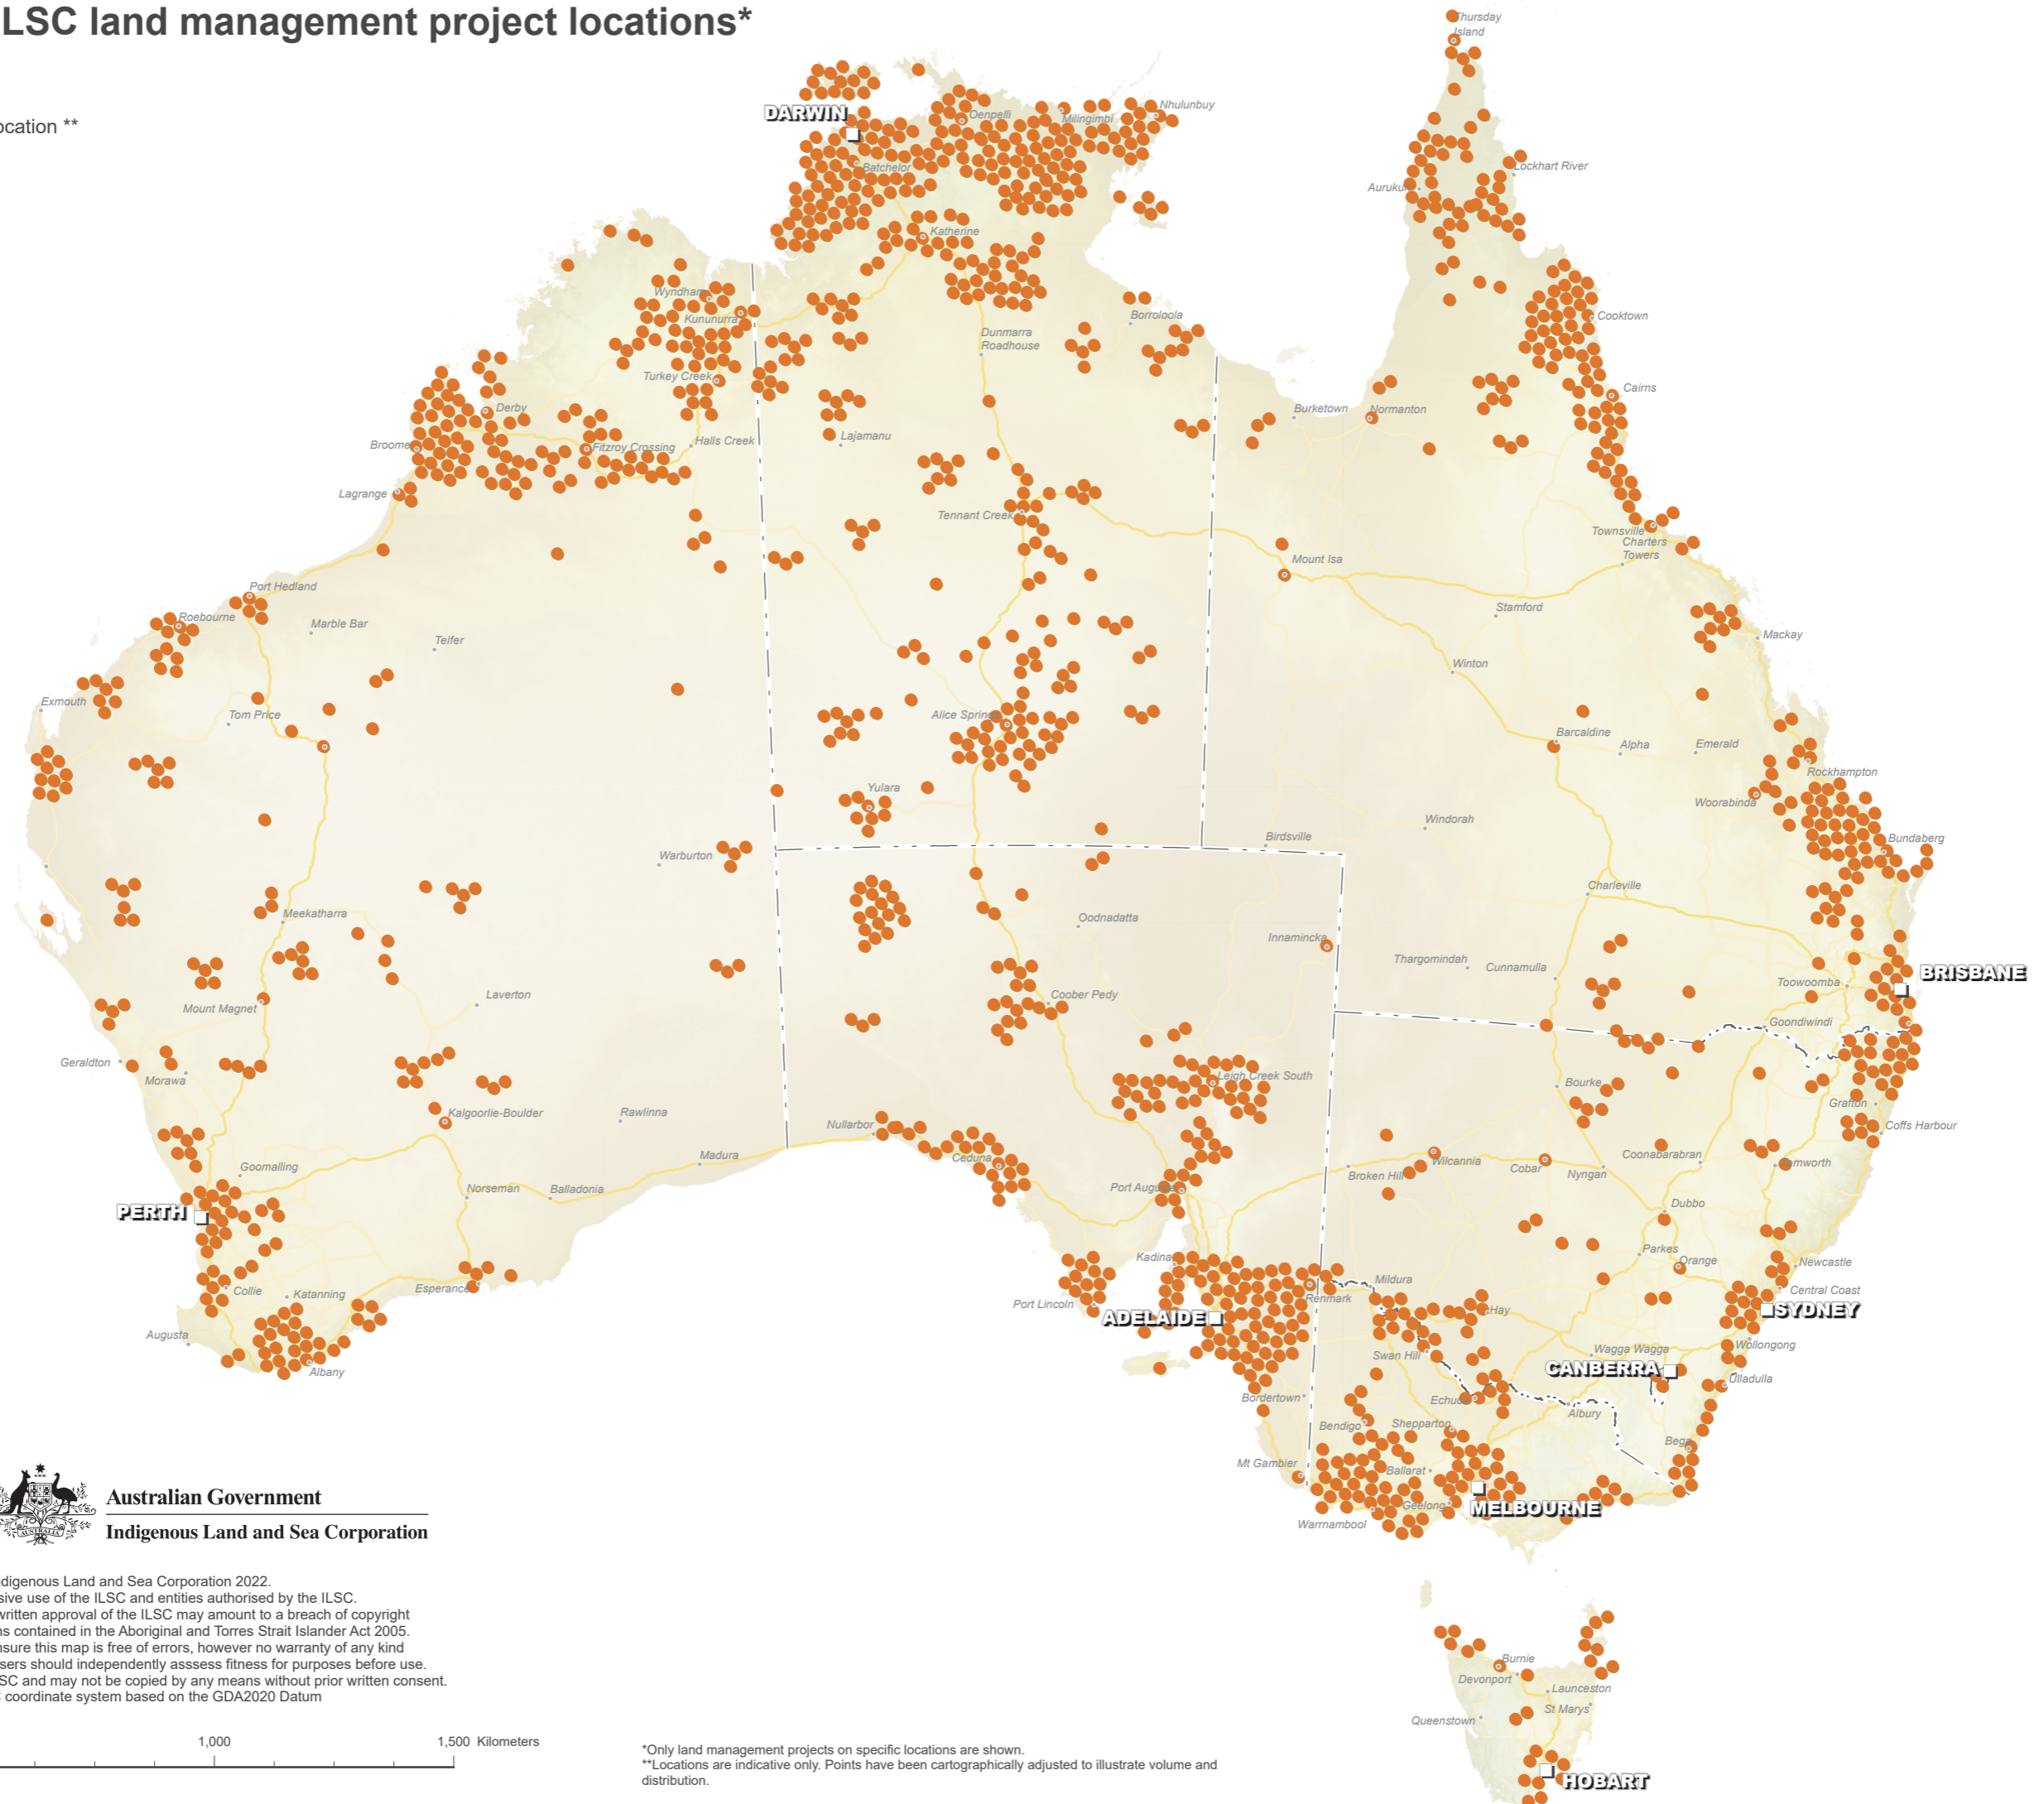

Distribution of ILSC land management project locations* 1 August 2022

● Land management project location **

04-Aug-2022

ILSC Map No. 2608

Australian Government
Indigenous Land and Sea Corporation

Copyright Indigenous Land and Sea Corporation 2022.

This map is for the exclusive use of the ILSC and entities authorised by the ILSC.

Use of this map without the prior written approval of the ILSC may amount to a breach of copyright and infringe the secrecy provisions contained in the Aboriginal and Torres Strait Islander Act 2005.

Every effort has been made to ensure this map is free of errors, however no warranty of any kind either express or implied is given. Users should independently assess fitness for purposes before use.

This map remains the property of the ILSC and may not be copied by any means without prior written consent.

GDA2020 GA LCC coordinate system based on the GDA2020 Datum

*Only land management projects on specific locations are shown.

**Locations are indicative only. Points have been cartographically adjusted to illustrate volume and distribution.