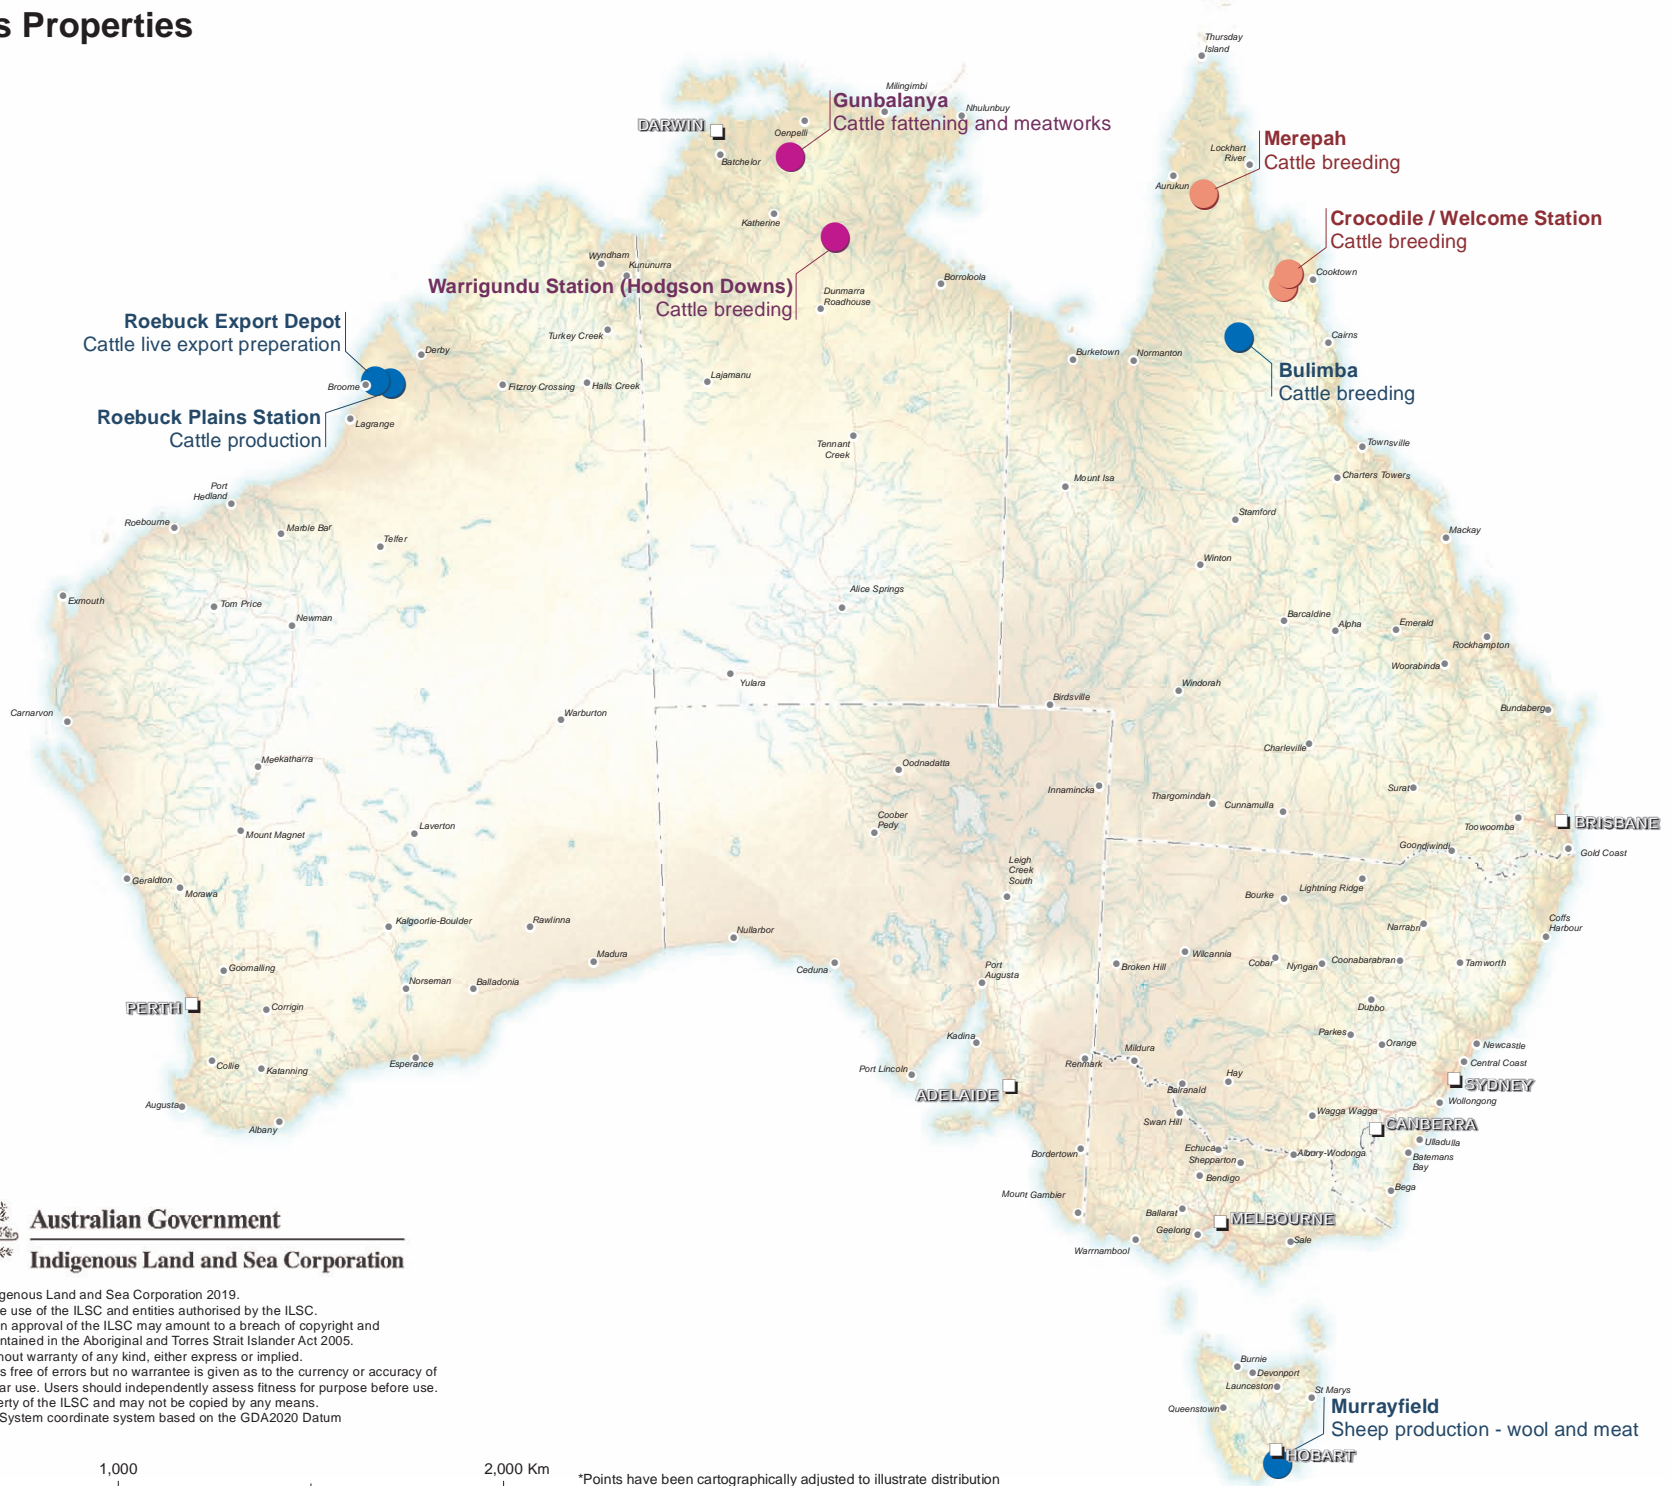

ILSC Agribusiness Properties

11 November 2019

ILSC Agribusiness Property*

- ILSC Acquired Property
- ILSC Granted Property
- Non ILSC Property

11-Nov-2019

ILSC Map No. 2608

Australian Government

Indigenous Land and Sea Corporation

Copyright Indigenous Land and Sea Corporation 2019.

This map remains the property of the ILSC and may not be copied by any means.

GDA2020 GA LCC Coordinate System coordinate system based on the GDA2020 Datum

0 1,000 2,000 Km

*Points have been cartographically adjusted to illustrate distribution