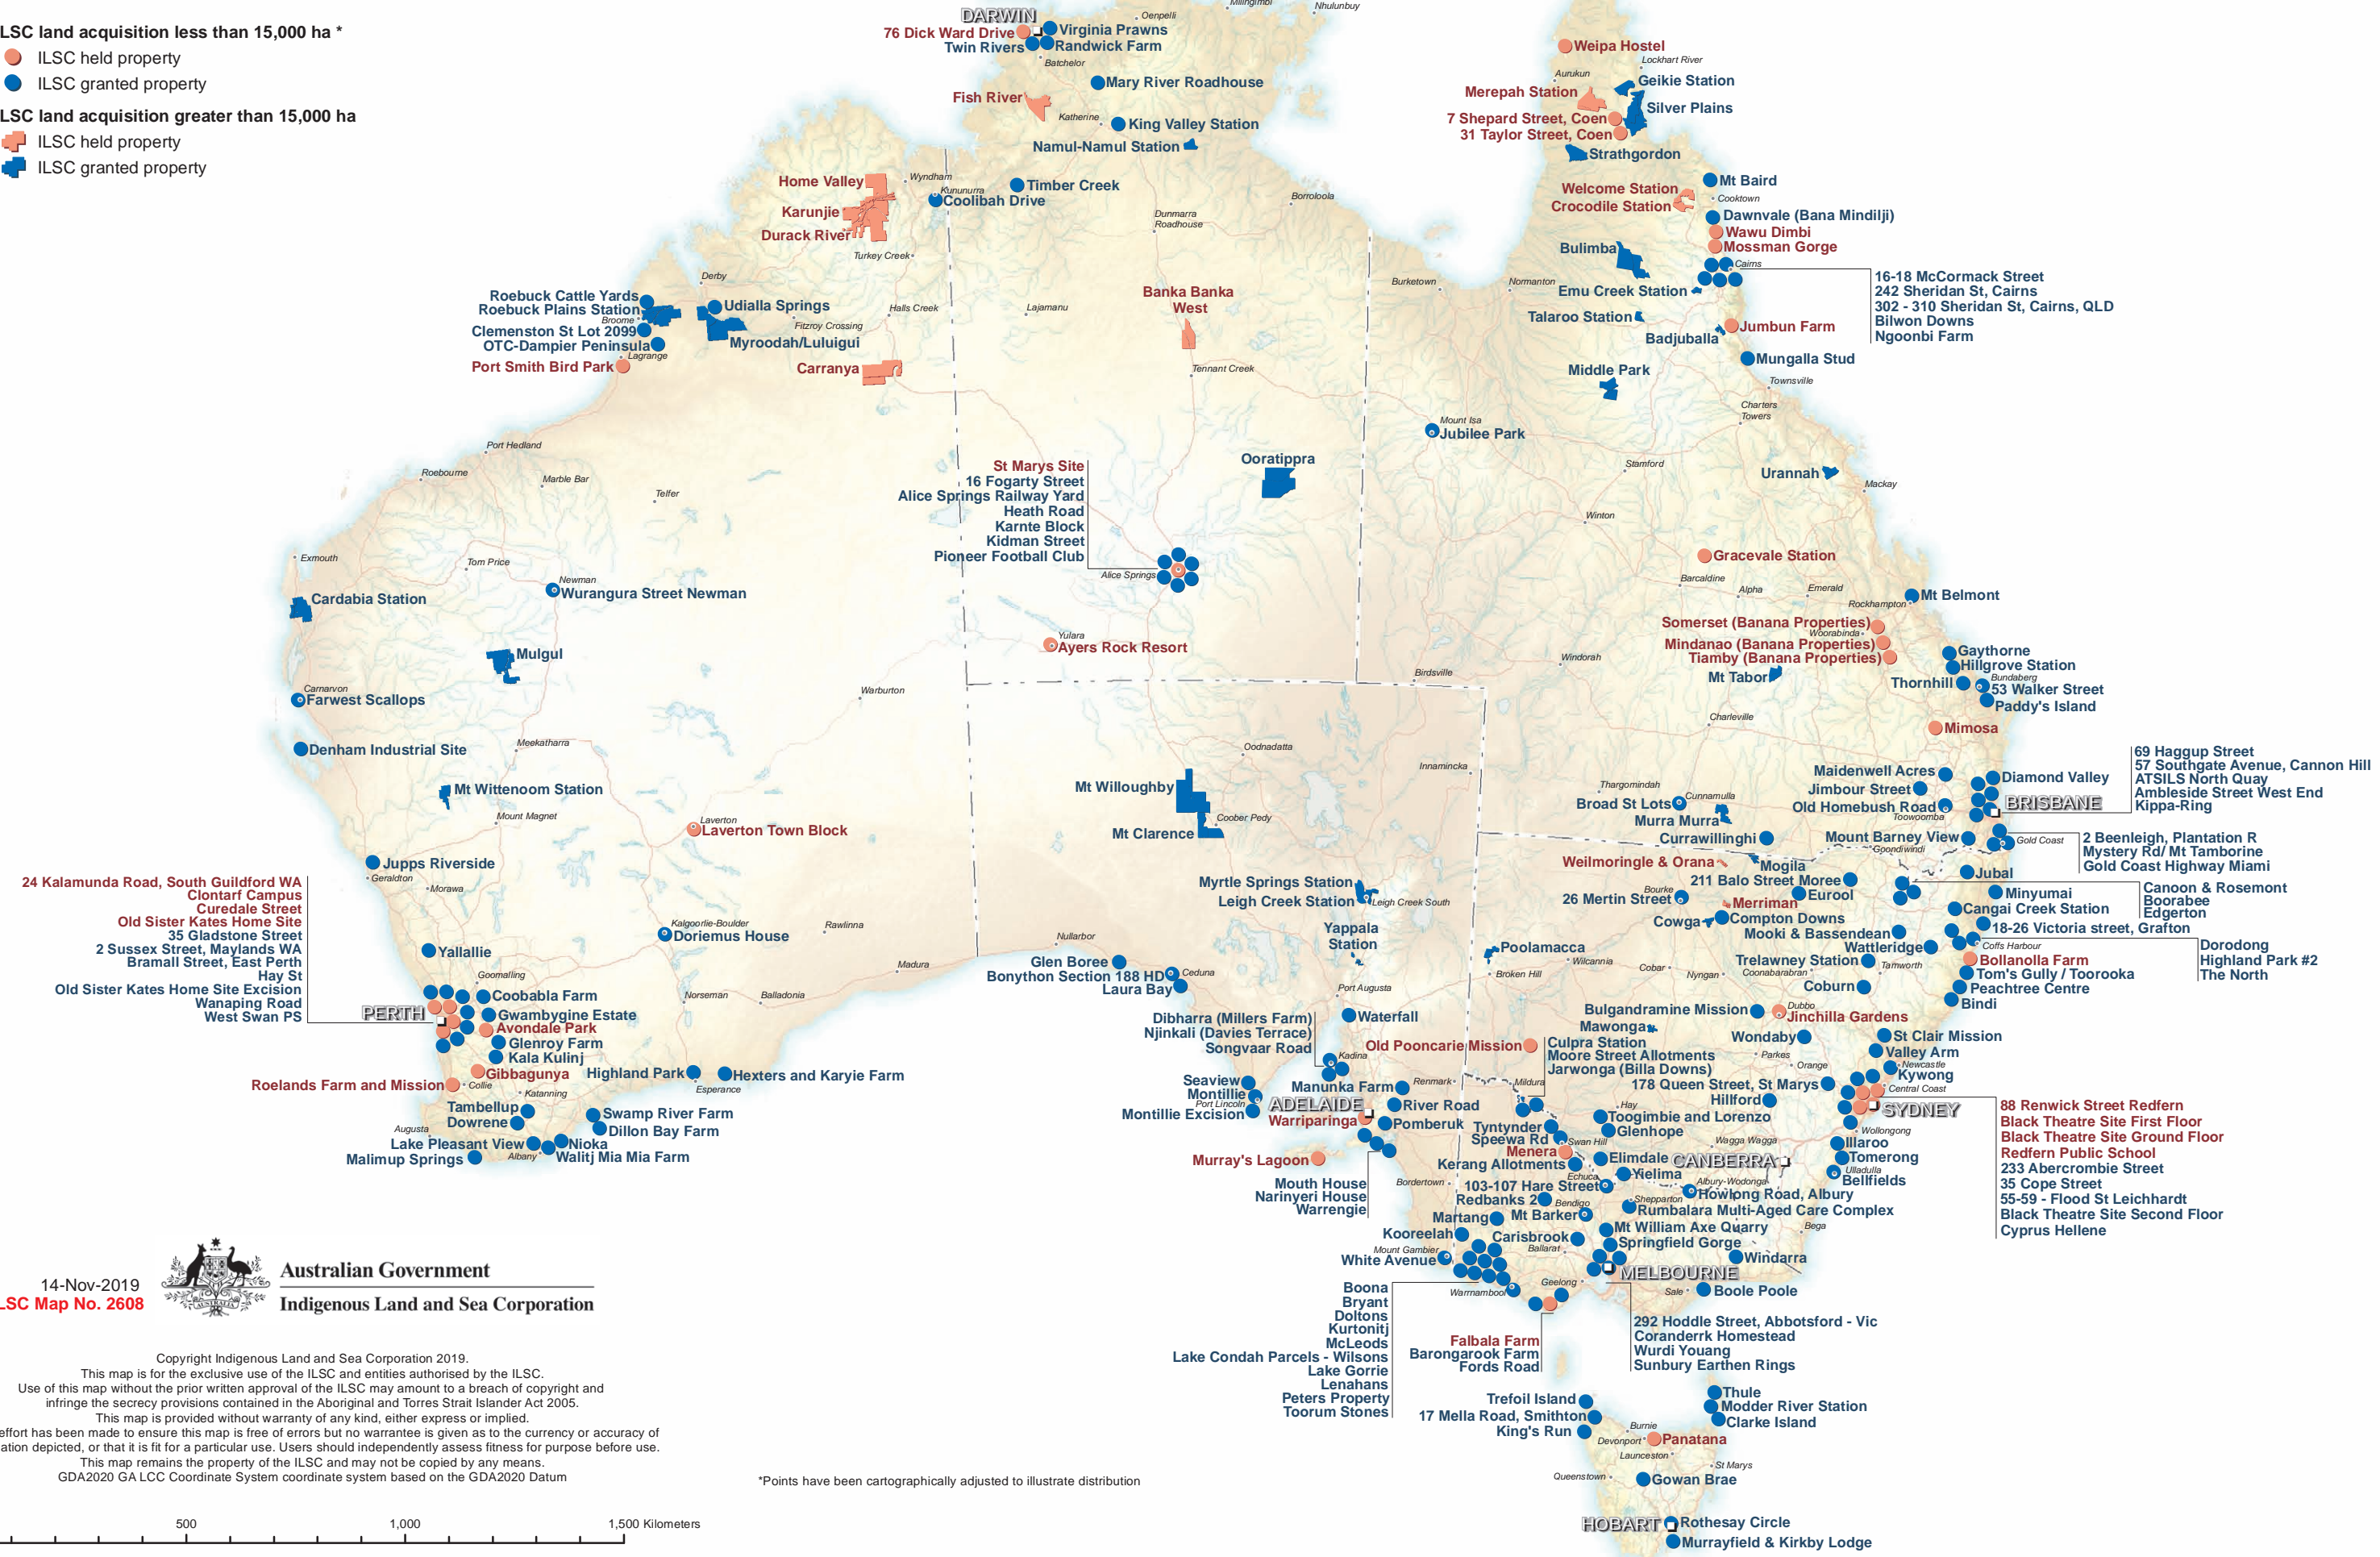

# ILSC held and granted properties

## 8 November 2019

ILSC land acquisition less than 15,000 ha \*

- ILSC held property
- ILSC granted property

ILSC land acquisition greater than 15,000 ha

- ILSC held property
- ILSC granted property

14-Nov-2019  
ILSC Map No. 2608

Copyright Indigenous Land and Sea Corporation 2019.  
 This map is for the exclusive use of the ILSC and entities authorised by the ILSC.  
 Use of this map without the prior written approval of the ILSC may amount to a breach of copyright and  
 infringe the secrecy provisions contained in the Aboriginal and Torres Strait Islander Act 2005.  
 This map is provided without warranty of any kind, either express or implied.  
 Every effort has been made to ensure this map is free of errors but no warranty is given as to the currency or accuracy of  
 information depicted, or that it is fit for a particular use. Users should independently assess fitness for purpose before use.  
 This map remains the property of the ILSC and may not be copied by any means.  
 GDA2020 GALCC Coordinate System coordinate system based on the GDA2020 Datum

\*Points have been cartographically adjusted to illustrate distribution