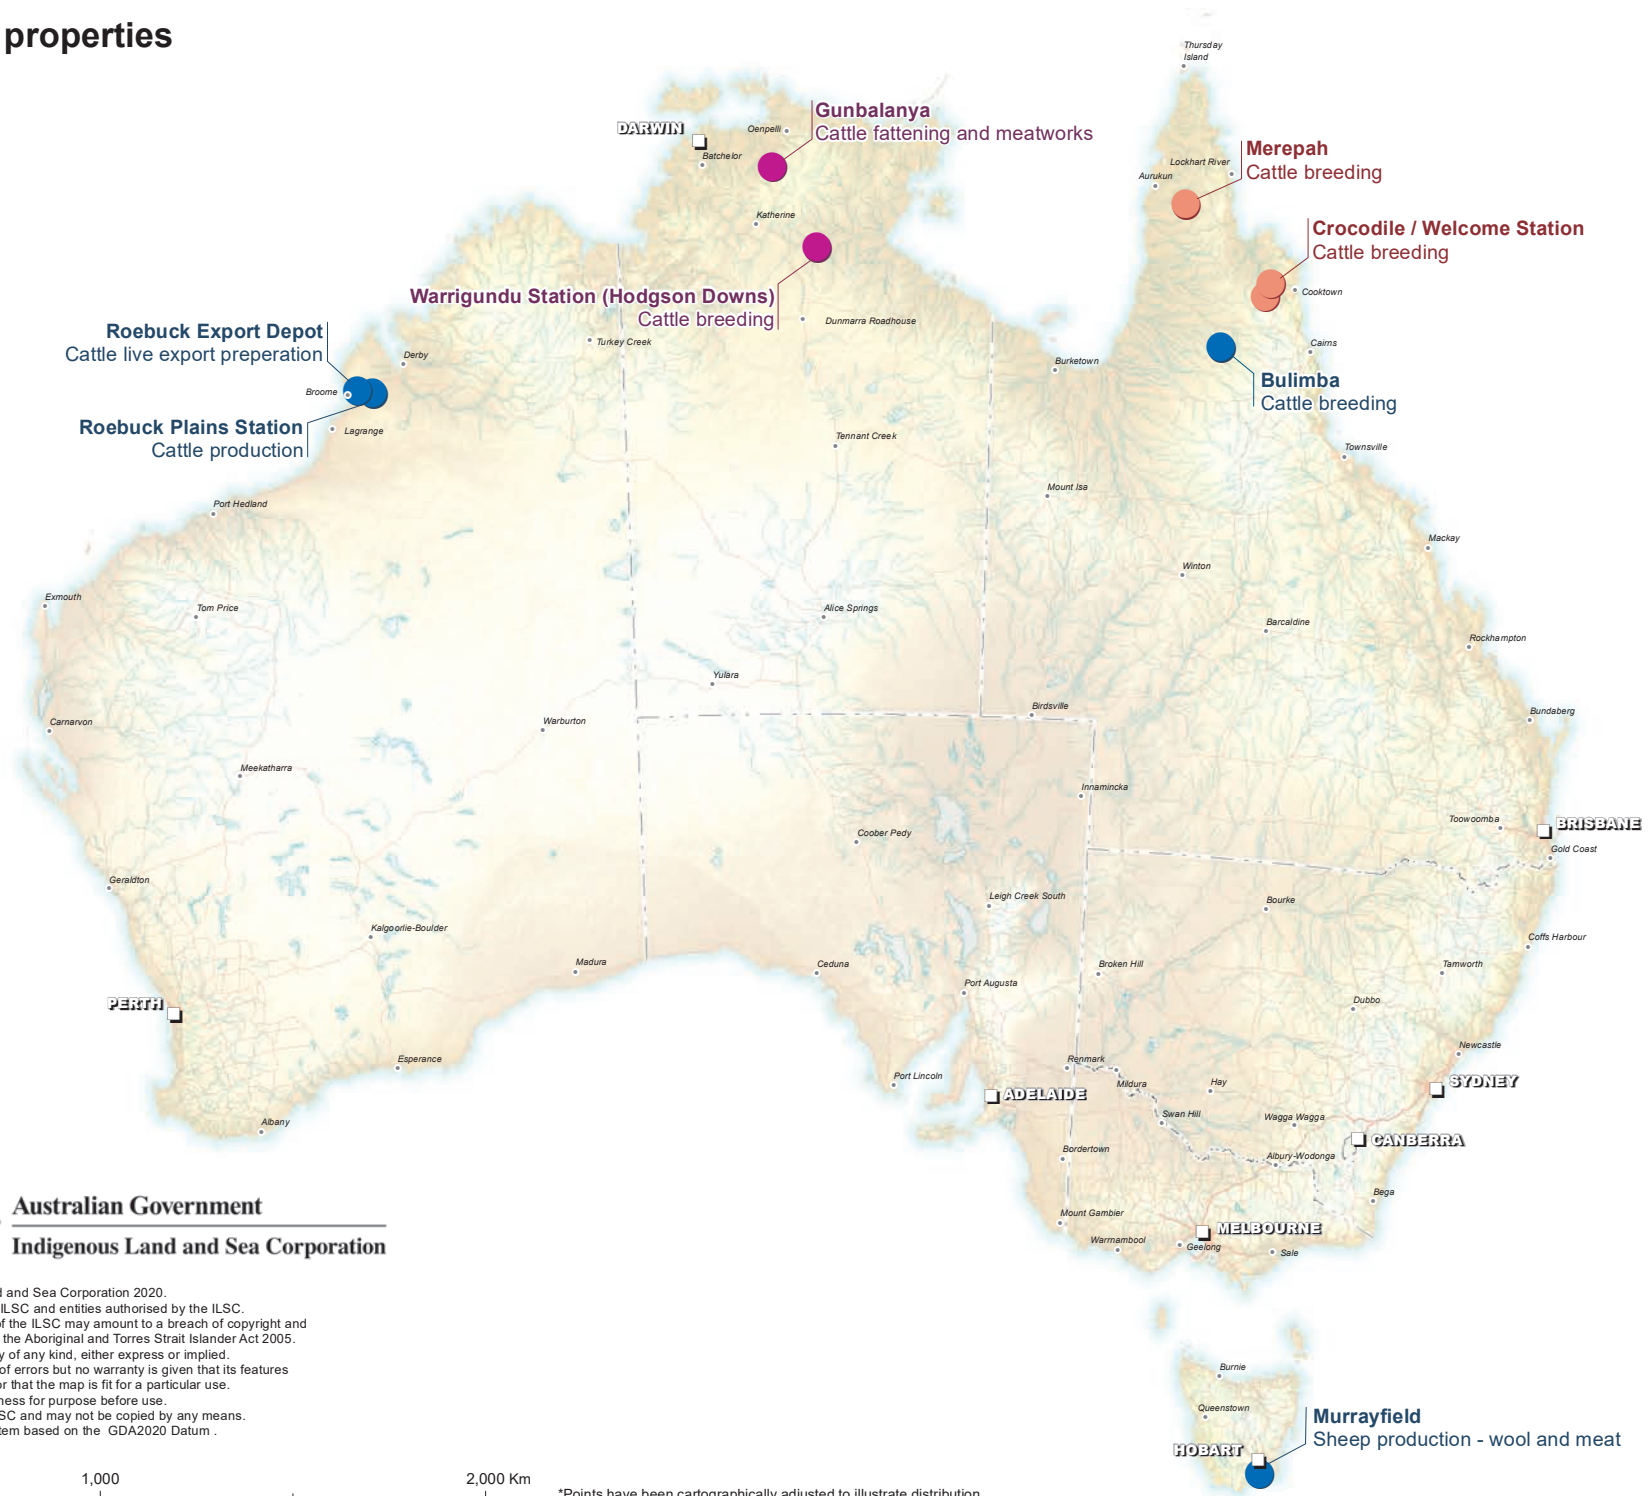

ILSC Agribusiness properties

1 July 2020

ILSC Agribusiness property*

- ILSC acquired property
- ILSC granted property
- Non ILSC property

Australian Government
Indigenous Land and Sea Corporation

27-Jul-2020
 ILSC Map No. 2608

Copyright Indigenous Land and Sea Corporation 2020.
 This map is for the exclusive use of the ILSC and entities authorised by the ILSC.
 Use of the map without the prior written approval of the ILSC may amount to a breach of copyright and may infringe the secrecy provisions contained in the Aboriginal and Torres Strait Islander Act 2005.
 This map is provided without warranty of any kind, either express or implied.
 Every effort has been made to ensure it is free of errors but no warranty is given that its features are spatially or temporally accurate, or that the map is fit for a particular use.
 Users should assess its fitness for purpose before use.
 This map remains the property of the ILSC and may not be copied by any means.
 GDA2020 GA LCC coordinate system based on the GDA2020 Datum .

*Points have been cartographically adjusted to illustrate distribution.