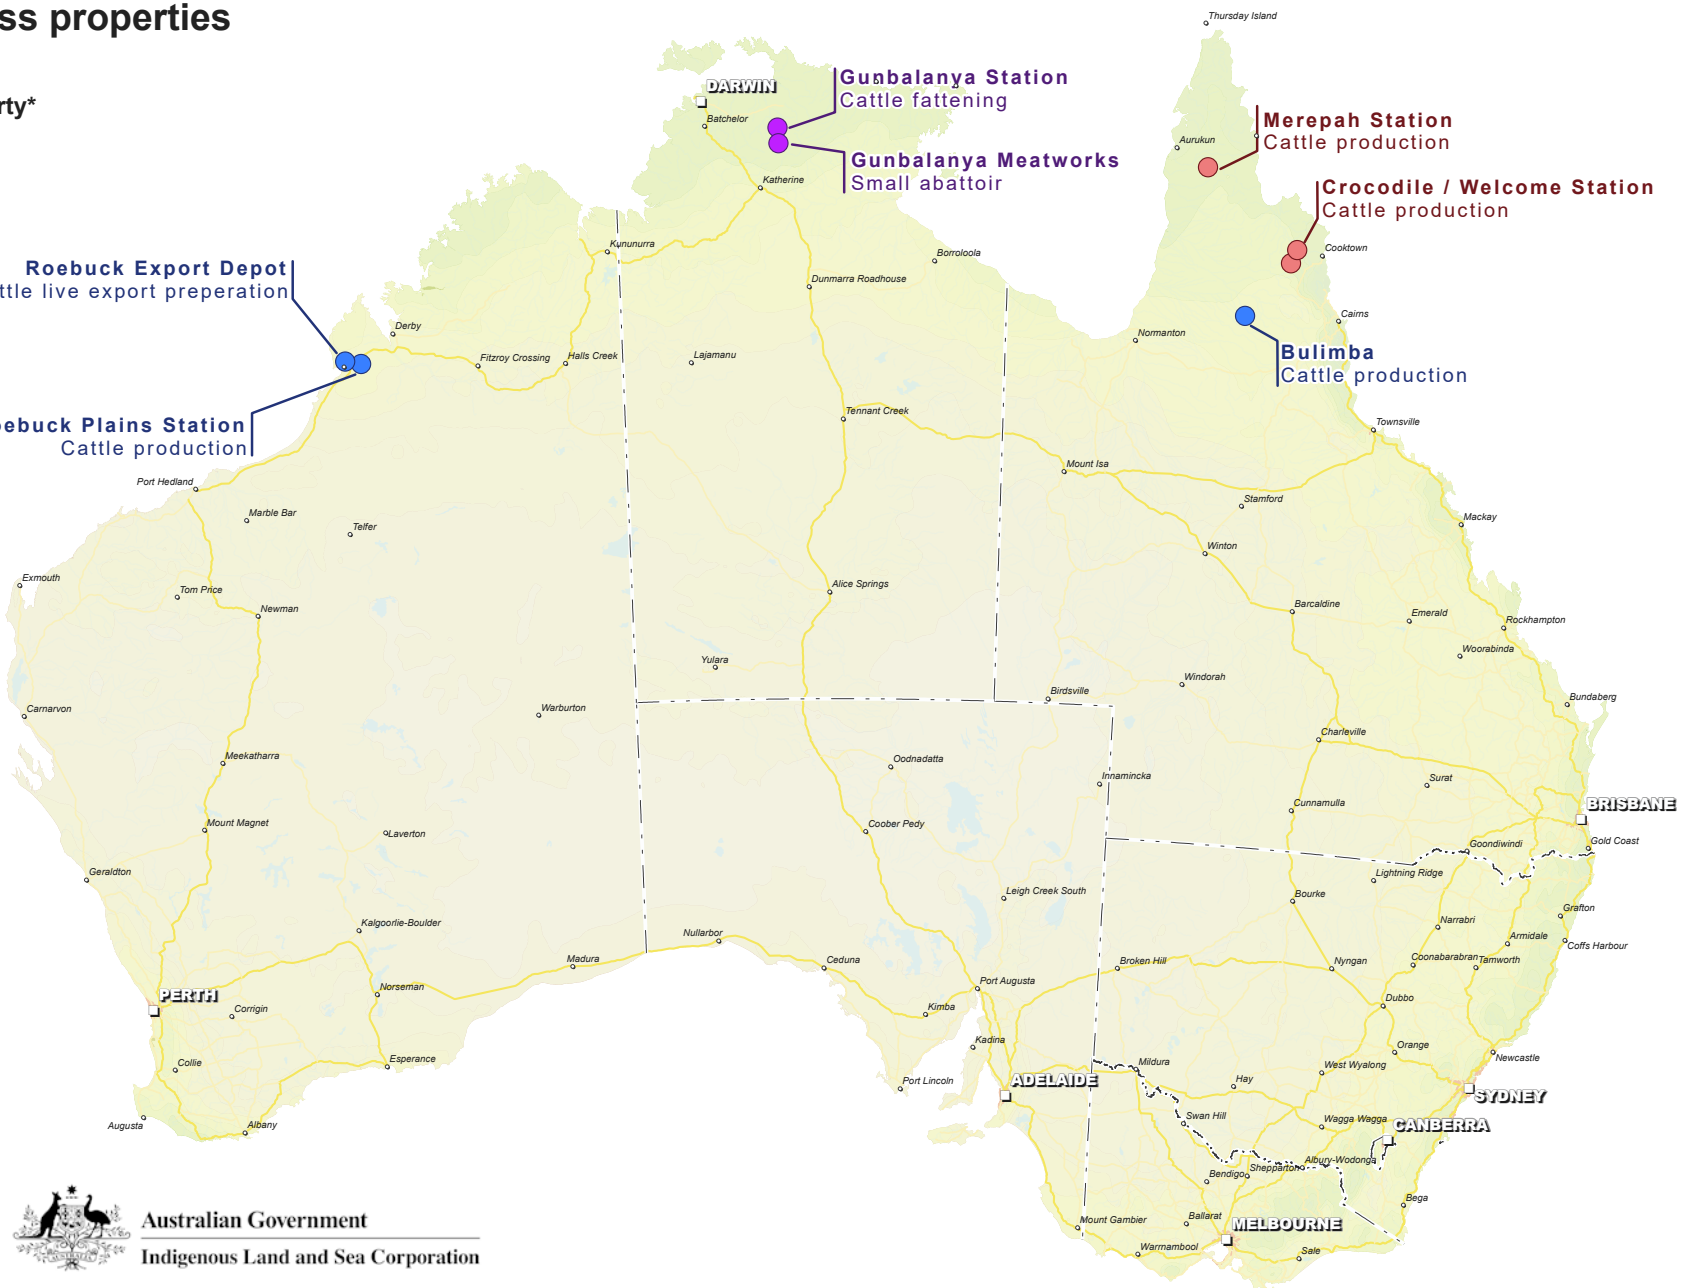

ILSC agribusiness properties

1 January 2021

ILSC agribusiness property*

- ILSC acquired property
- ILSC granted property
- Non ILSC property

Roebuck Export Depot
Cattle live export preparation

Roebuck Plains Station
Cattle production

Gunbalanya Station
Cattle fattening

Gunbalanya Meatworks
Small abattoir

Merepah Station
Cattle production

Crocodile / Welcome Station
Cattle production

Bulimba
Cattle production

Australian Government
Indigenous Land and Sea Corporation

14-Jan-2021
ILSC Map No. 2608

Copyright Indigenous Land and Sea Corporation 2021.
This map is for the exclusive use of the ILSC and entities authorised by the ILSC.
Use of this map without the prior written approval of the ILSC may amount to a breach of copyright and infringe the secrecy provisions contained in the Aboriginal and Torres Strait Islander Act 2005.
This map is provided without warranty of any kind, either express or implied.
Every effort has been made to ensure this map is free of errors, but no warrantee is given as to the currency or accuracy of information depicted, or that it is fit for a particular use.
Users should independently assess fitness for purpose before use.
This map remains the property of the ILSC and may not be copied by any means.
GDA2020 GA LCC coordinate system based on the GDA2020 Datum

*Points have been cartographically adjusted to illustrate distribution.

HOBART
Murrayfield
Wool production