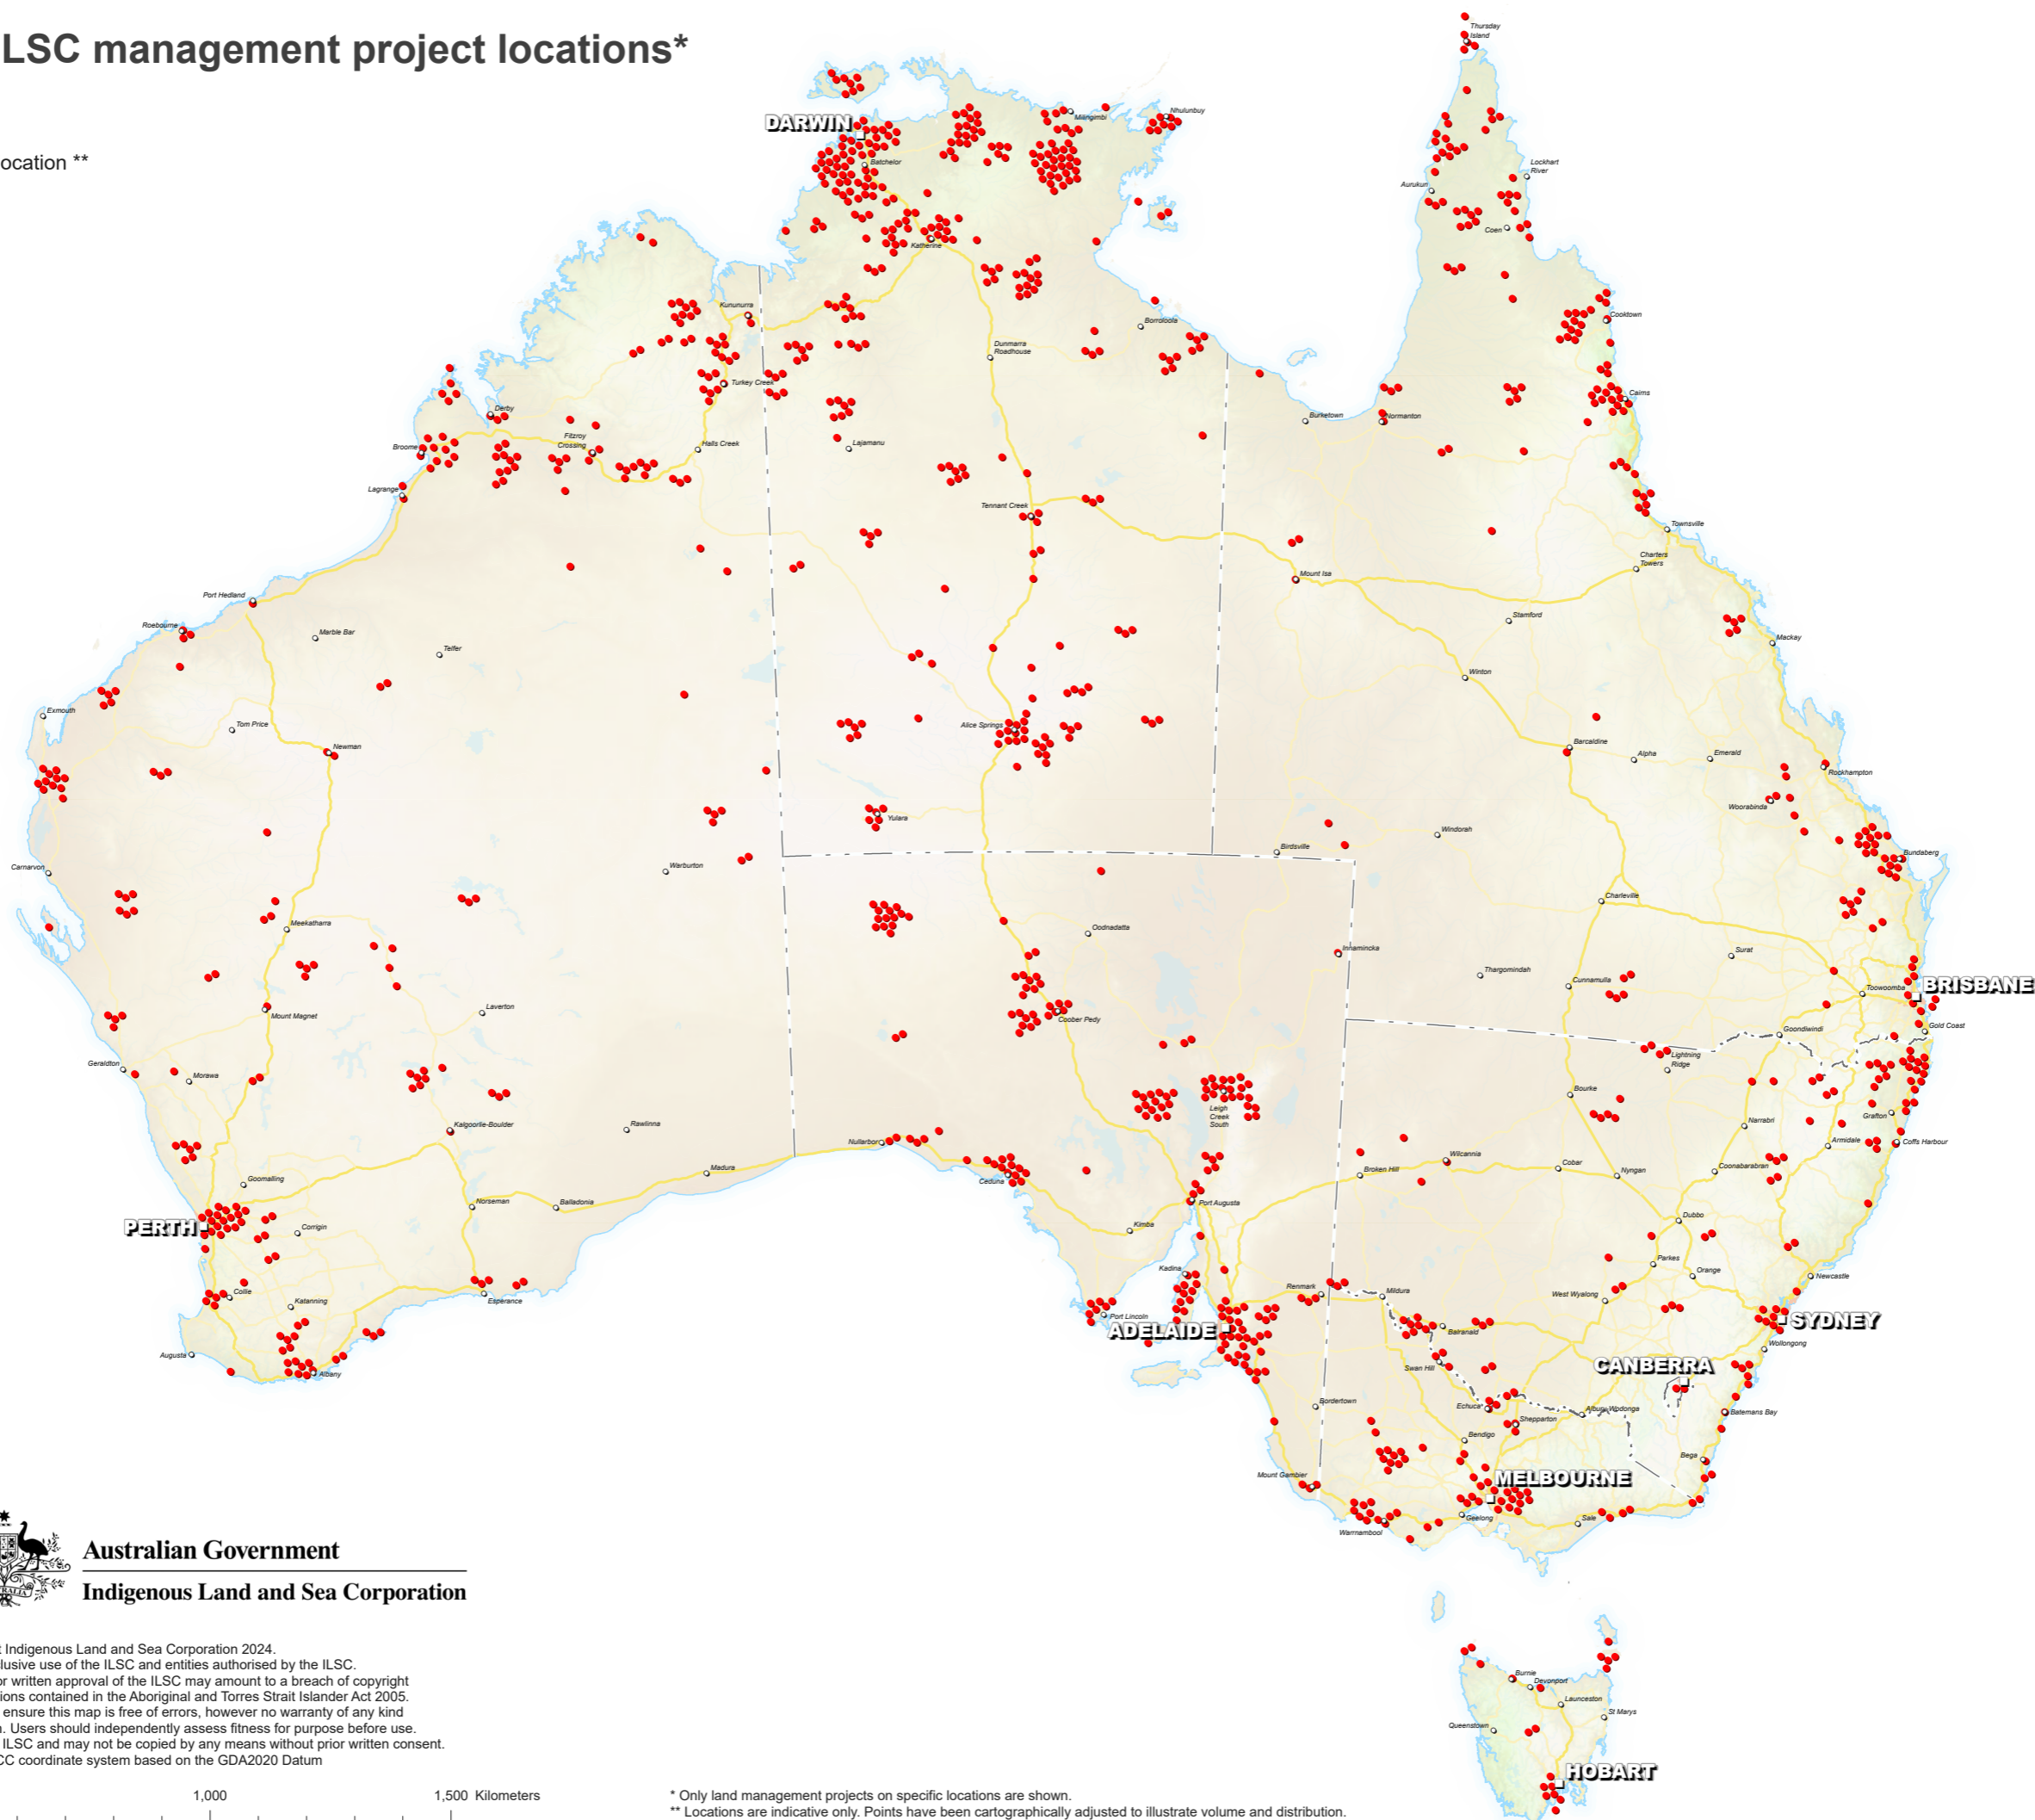

Distribution of ILSC management project locations*

23 April 2024

● Land management project location **

23-Apr-2024

ILSC Map No. 2608

Australian Government

Indigenous Land and Sea Corporation

Copyright Indigenous Land and Sea Corporation 2024.

This map is for the exclusive use of the ILSC and entities authorised by the ILSC.

Use of this map without the prior written approval of the ILSC may amount to a breach of copyright and infringe the secrecy provisions contained in the Aboriginal and Torres Strait Islander Act 2005.

Every effort has been made to ensure this map is free of errors, however no warranty of any kind either express or implied is given. Users should independently assess fitness for purpose before use.

This map remains the property of the ILSC and may not be copied by any means without prior written consent.

GDA2020 GA LCC coordinate system based on the GDA2020 Datum

* Only land management projects on specific locations are shown.

** Locations are indicative only. Points have been cartographically adjusted to illustrate volume and distribution.